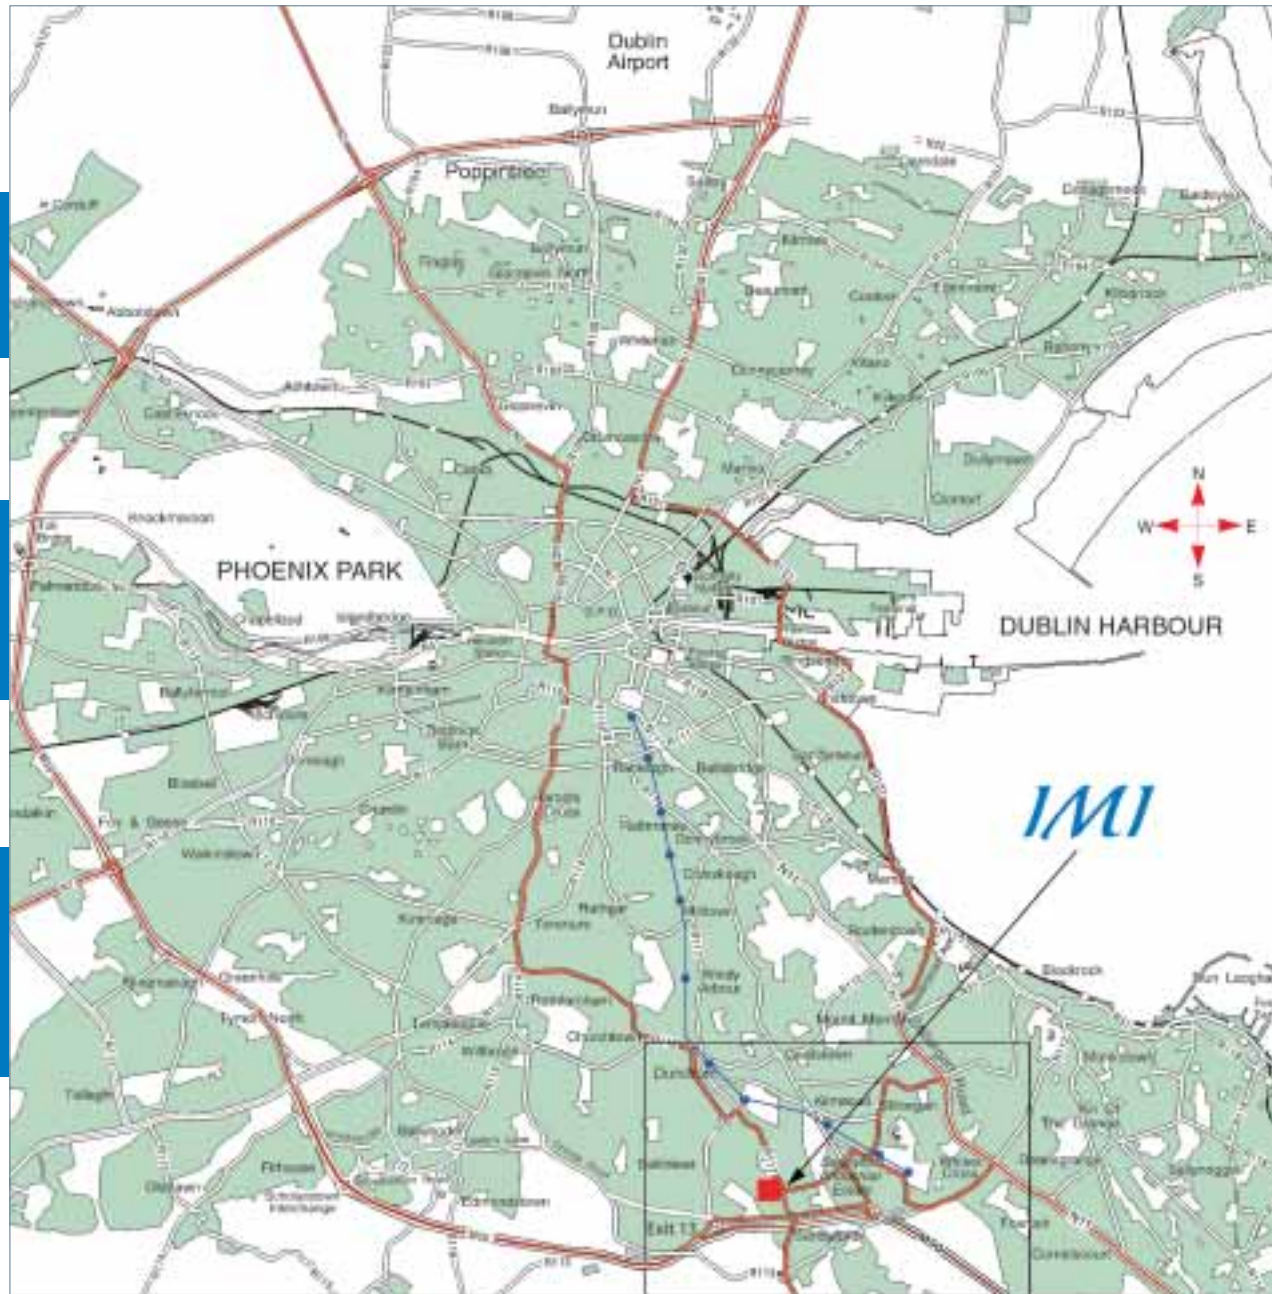

Welcome to IMI Residence

IMI Residence offers a warm and friendly service in a relaxed environment. The residence boasts 50 en-suite superbly appointed executive bedrooms. Whether you would like to relax over a coffee and a chat in the Mezzanine Lounge or work off some steam in the gymnasium, IMI Residence is the perfect location for a relaxing break or business trip. Bedroom amenities include the following:

- King or twin beds
- Separate work desk and seating area
- Mineral water
- Complimentary internet access
- Power shower
- Adjustable heating
- Television
- Room service

For more information contact Pat Considine on (01) 207 8448 pconsidine@premgroupp.com
To book, please contact reservations on (01) 207 5900 reservations@imires.ie

Alternatively you can view IMI Residence at www.imi.ie/res

Maps based on the Ordnance Survey by permission of the Government (Wind No. 6683)