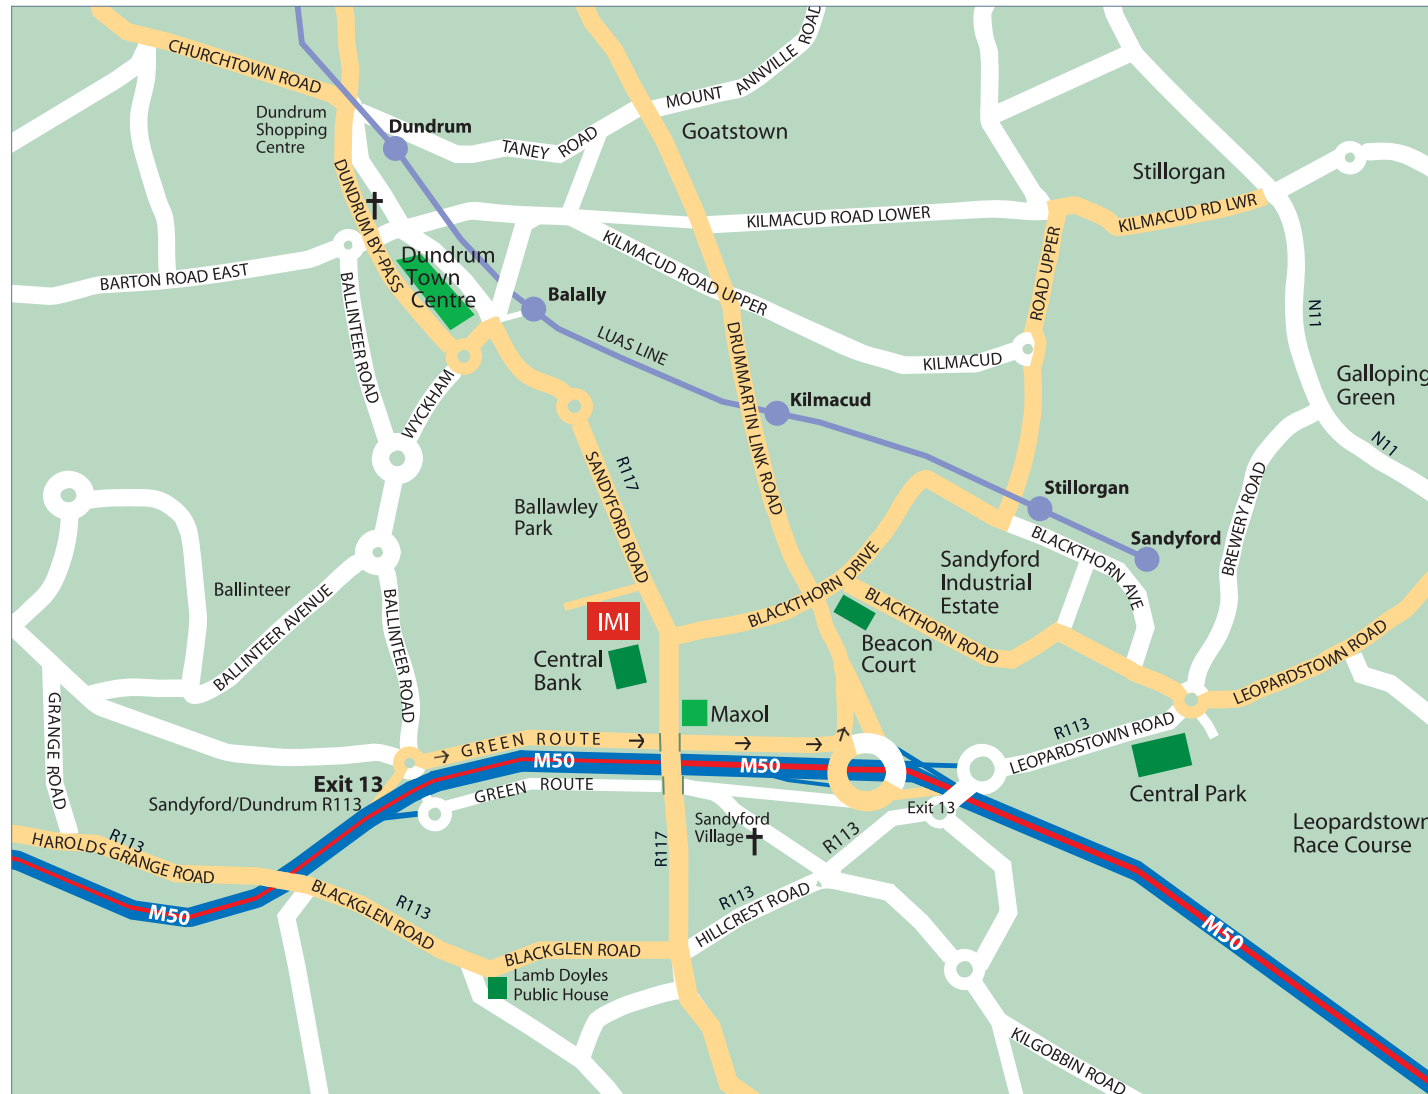

Getting to IMI

-  LUAS
-  Recommended routes to IMI
-  M50 under construction

LUAS

Balally stop, 1km from IMI. On exiting the LUAS plaza onto Sandyford Road, turn left. IMI is a brisk 10-minute uphill walk, set in its own grounds on the right hand side. The entrance is on Clonard Road, joining Sandyford Road at traffic lights.

Buses

44, 44B, 116,
48A (To Dundrum only)

DART

Feeder bus 114 from Blackrock Station to Sandyford Industrial Estate.

By car

From the North, West and South

Using the M50 going south, take Exit 13 (Sandyford/Dundrum/R113), then take the Green Route to Sandyford Industrial Estate. Turn left onto Blackthorn Drive at Beacon Court.

At the next T-junction, turn right onto Sandyford Road. IMI is the next turn left, 100 yards away.

From the East and South East

Travelling north on the N11, take the M50 at Loughlinstown. Take Exit 13 to Sandyford Industrial Estate. Turn left onto Blackthorn Drive at Beacon Court.

N7
Naas
Kilkenny
Waterford
Limerick
Cork
Kilkenny